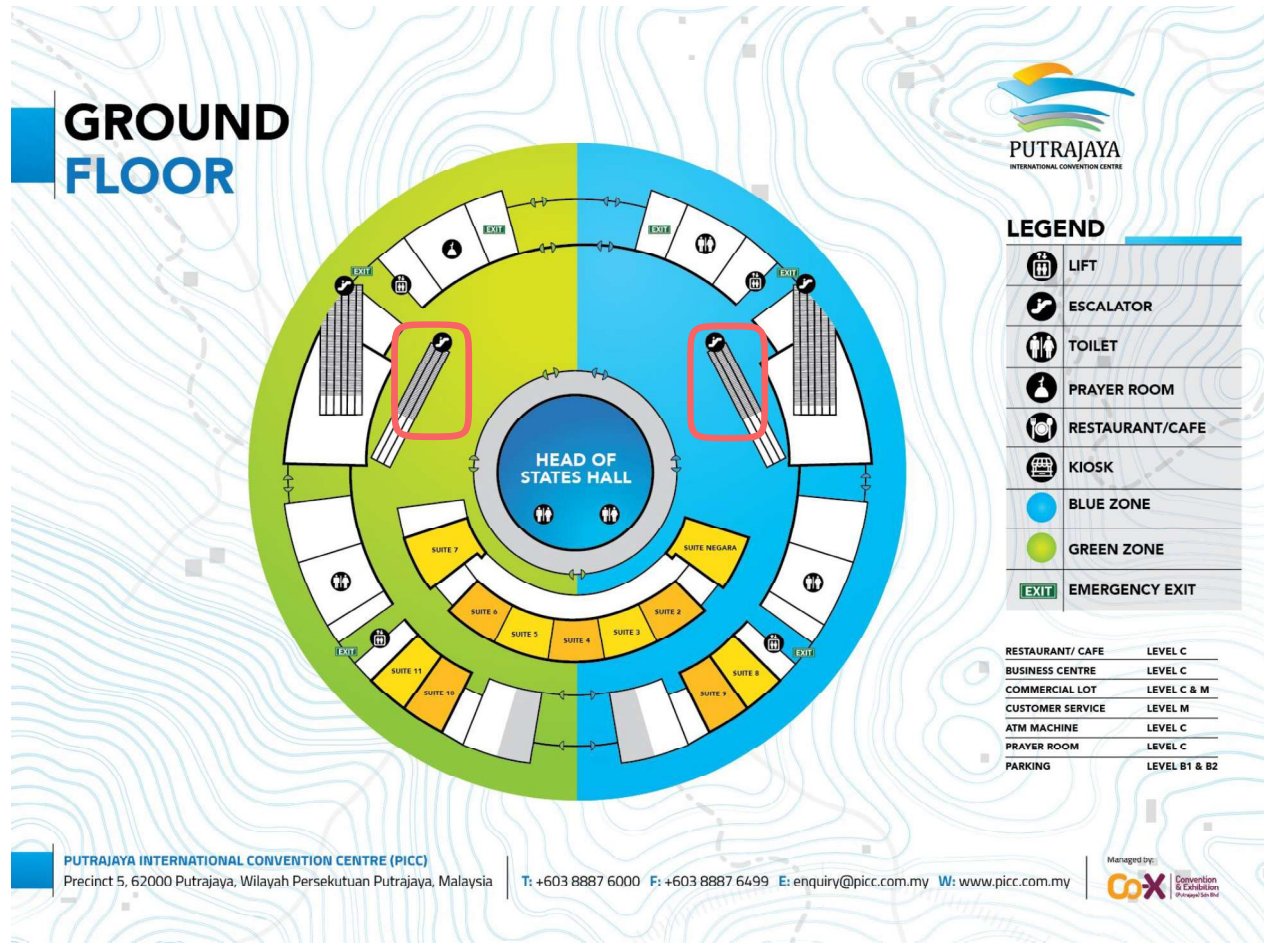

PETUNJUK

Escalator menuju ke Level Concourse

www.picc.com.my