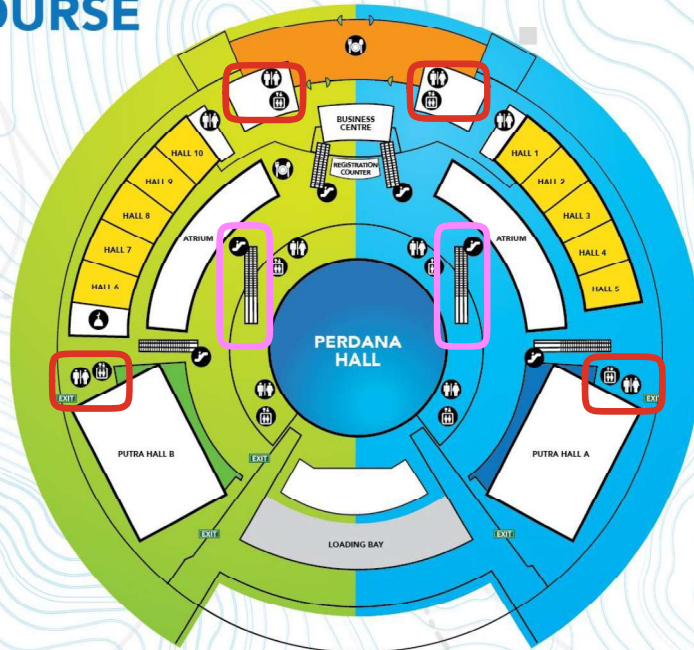

LEVEL CONCOURSE

- PETUNJUK
- Lif dari Kawasan Parking
 - Escalator menuju ke Dewan Head of States

LEGEND

	LIFT
	ESCALATOR
	TOILET
	PRAYER ROOM
	RESTAURANT/CAFE
	KIOSK
	BLUE ZONE
	GREEN ZONE
	EMERGENCY EXIT

RESTAURANT/ CAFE	LEVEL C
BUSINESS CENTRE	LEVEL C
COMMERCIAL LOT	LEVEL C & M
CUSTOMER SERVICE	LEVEL M
ATM MACHINE	LEVEL C
PRAYER ROOM	LEVEL C
PARKING	LEVEL B1 & B2

PUTRAJAYA INTERNATIONAL CONVENTION CENTRE (PICC)
Precinct 5, 62000 Putrajaya, Wilayah Persekutuan Putrajaya, Malaysia